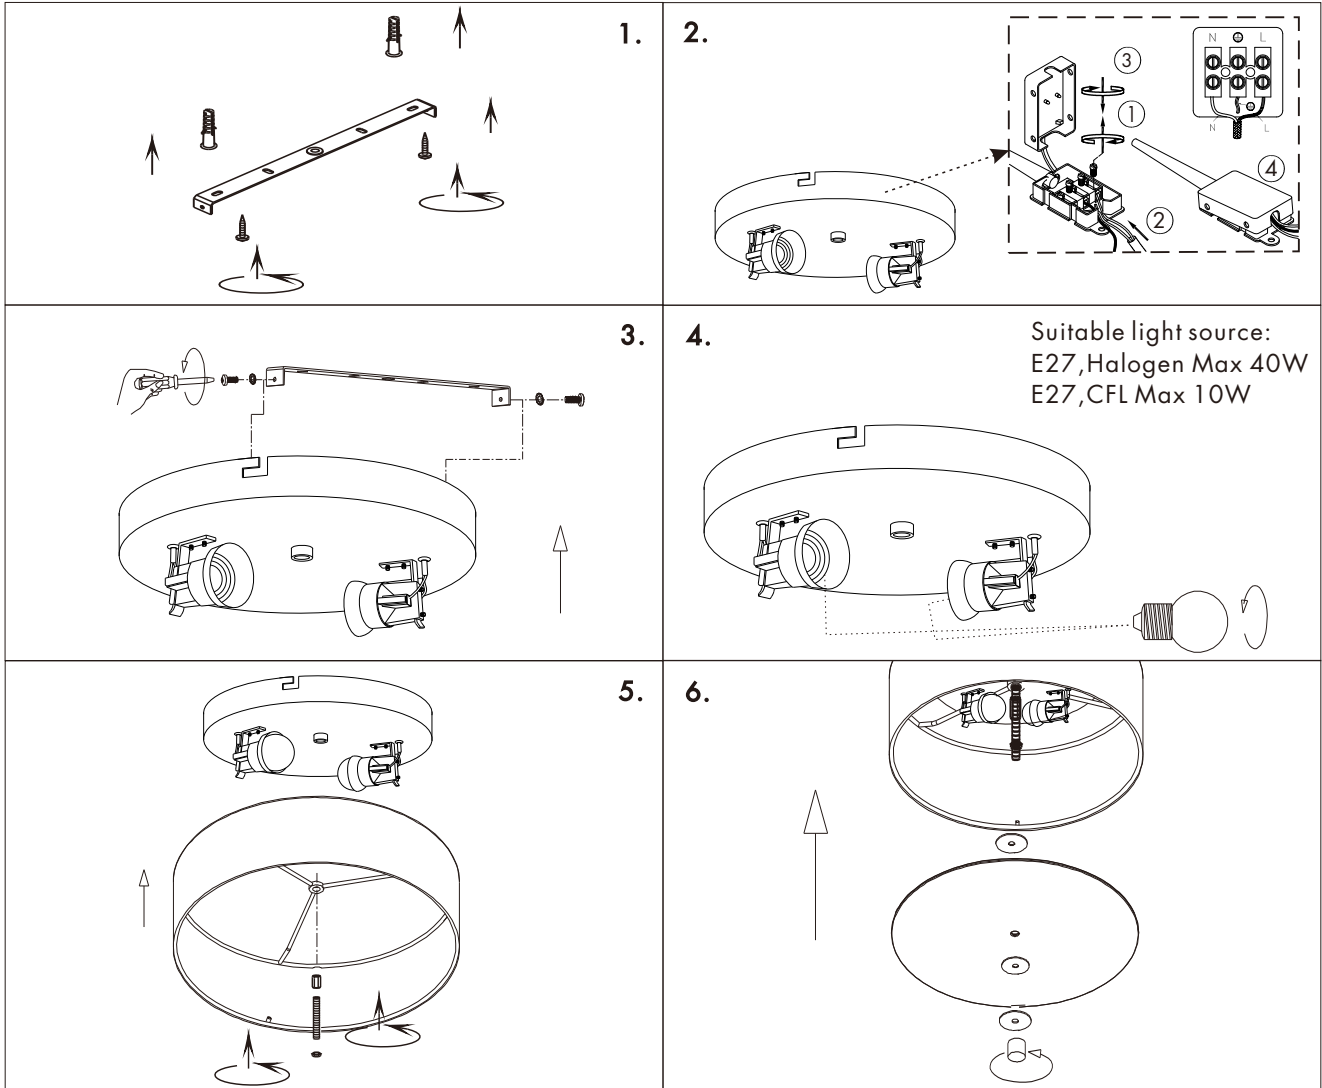

INSTRUCTION MANUAL

Drum CL Jute

Drum CL 30 Jute
Ceiling plate: 2xE27

Overall size:

15cm
30cm

Drum CL 50 Jute
Ceiling plate: 4xE27

Overall size:

15cm
50cm

Drum CL 70 Jute
Ceiling plate: 6xE27

Overall size:

16cm
70cm