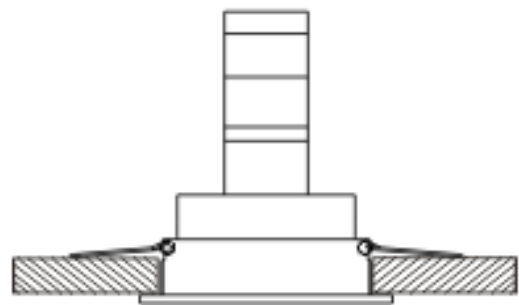

GU10

Electrical Supply

①

②

③

④