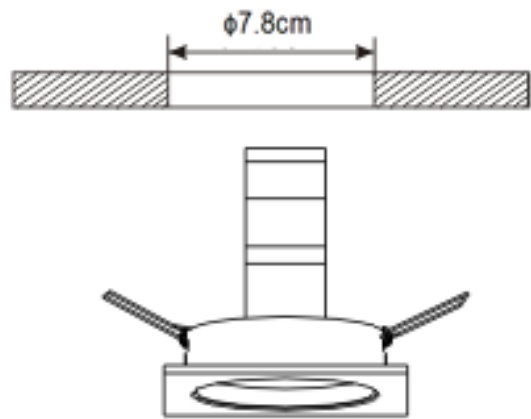

GU10

Electrical Supply

①

②

③

④