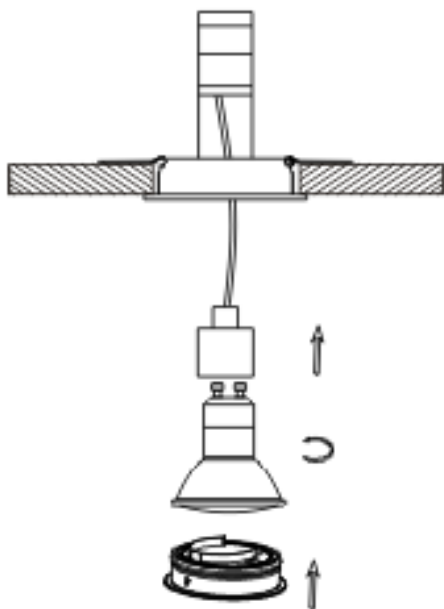

GU10

Electrical Supply

①

②

③

④