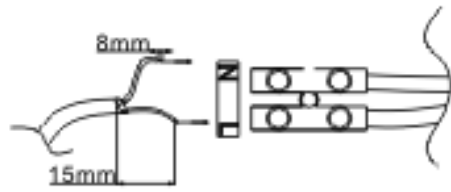

GU10

Electrical Supply

①