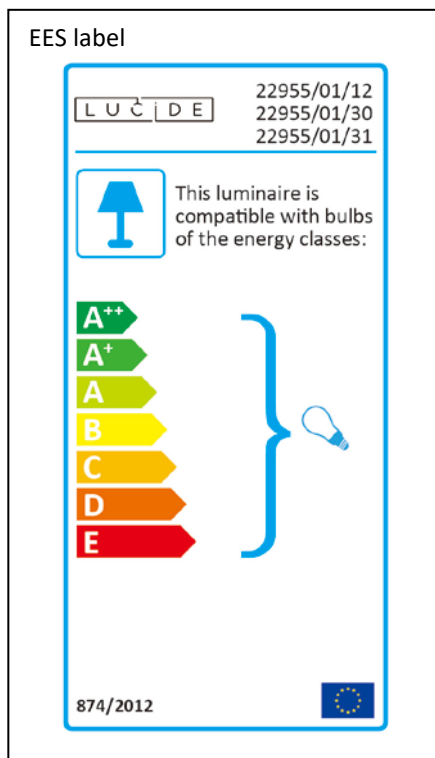

Von der Garantie ausgenommen: 1. Gebrochene Glasteile der Fassung werden nur innerhalb von 14 Tagen ab Kauf durch den Endkunden ersetzt. 2. Normaler Verschleiß, Verfärbungen aufgrund des normalen Gebrauchs. 3. Beschädigungen aufgrund externer Ursachen wie Feuer, Wasser, unsachgemäße Nutzung/ Installation oder Wartung des Produkts.

Kunden müssen das defekte Produkt/Teil und den Originalkaufbeleg einsenden, um Garantieansprüche geltend zu machen.

Deklaracja gwarancji:

LucideNV gwarantuje, że dostarczone produkty będą wolne od defektów materiałowych oraz produkcyjnych przez okres 2 lat od daty zakupu przez użytkownika końcowego, jeżeli urządzenie jest zainstalowane i prawidłowo utrzymywane zgodnie z instrukcją obsługi.

Wyłączenie z gwarancji: 1. Rozbite szkło zostanie wymienione tylko do 14 dni od momentu zakupu przez użytkownika końcowego. 2. Normalne zużycie, utrata koloru w wyniku normalnego użytkowania. 3. Uszkodzenie spowodowane czynnikami zewnętrznymi takimi, jak ogień, woda, nieprawidłowe używanie/ instalacja lub utrzymywanie produktu.

W celu uzyskania gwarancji klient musi zwrócić uszkodzony przedmiot oraz oryginalny dowód zakupu.

Other languages of the manual and further explanations can be found on our website.