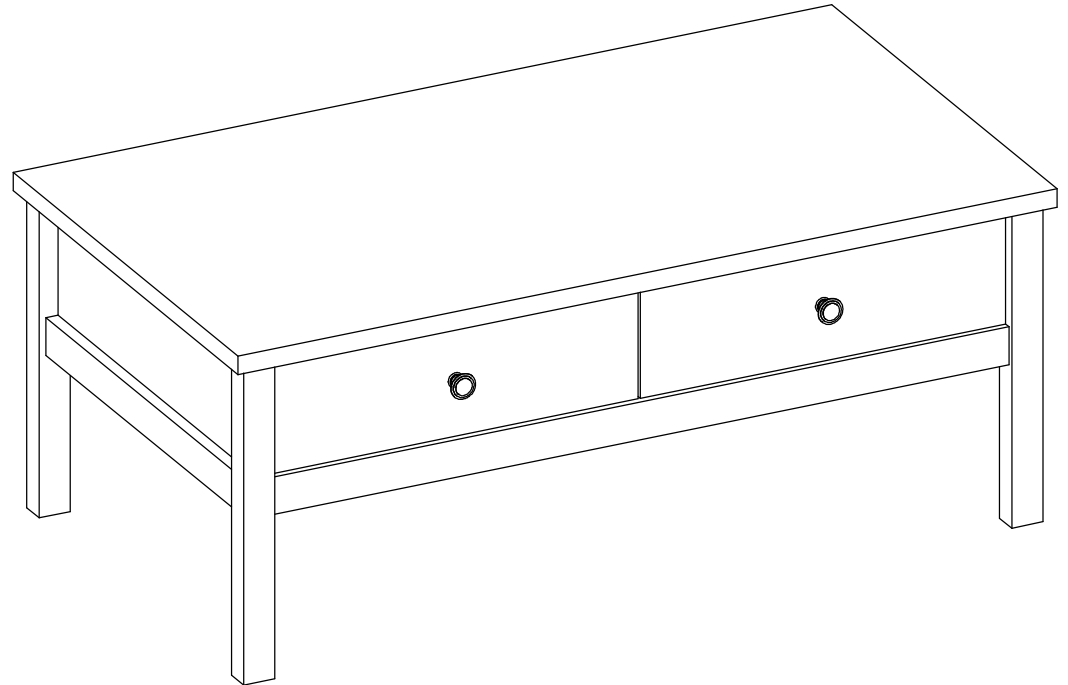

BERG56/137

Item Name	Bergen 56
Colors 1	White/Artisan oak
Colors 2	-
Colors 3	-
Colors 4	-
Colors 5	-

		Finishing
Panels material 1	chipboard	Melamine/ABS
Panels material 2	MDF	-
Panels material 3	HDF	-
Doors	chipboard	ABS
Handles material	metal	-
Legs material	MDF	-
Mirror	-	-
Glass	-	-
Edges	Melamine/ABS	-
Soft edges	No	-
Wall fixing fittings	No	-
Extension	No	-
Extension size (cm)	-	-
Extension stored under the top	-	-
Synchronized opening	-	-
Top panel thickness (mm)	22 mm	-

BERG56/137