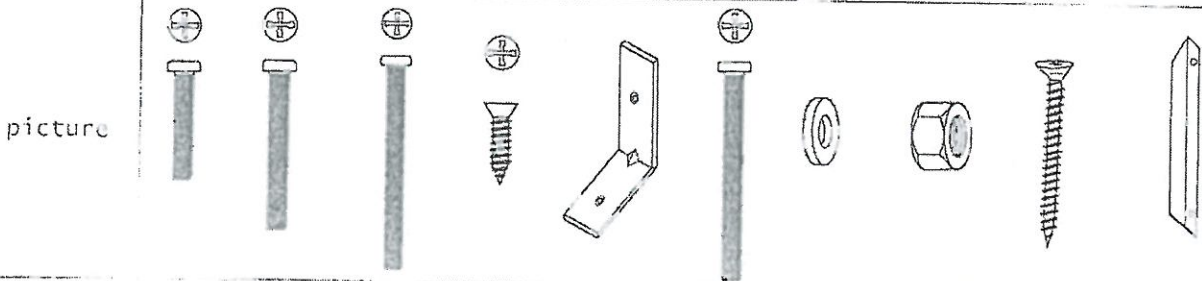

Please send us the artikel name, article number, colour of the furniture and the needed part number

Längenmesser für Schrauben -

Beschlagbeutel-Inhalt

| | | | | | | | | | | |
|------------|-------|-------|-------|--------|-------|-------|-----|----|--------|------------|
| article | ① | ② | ③ | ④ | ⑤ | ⑥ | ⑦ | ⑧ | ⑨ | ⑩ |
| pieces | 12 | 4 | 8 | 4 | 2 | 4 | 44 | 16 | 2 | 1 |
| dimensions | M6x35 | M6x50 | M6x80 | 4.5x18 | 25x25 | M6x70 | ø 6 | M6 | 3.5X30 | Holzwinkel |