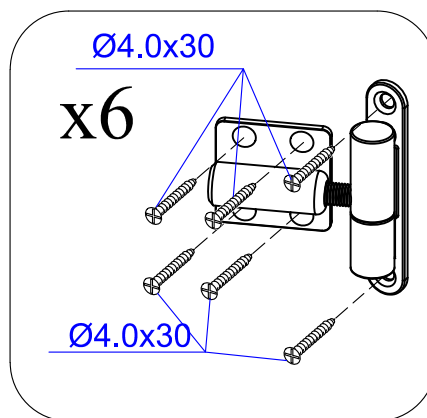

Dim.	Skizze, Sketch	Pos.	Länge, Length,mm	Quantity Quantité	Name, Name	
		①	3900	1	Zurück Brett Back board	
		②	1750	1	Front Brett Front board	
		③	560	1	Front Brett Front board	
		④	3900	32+1	Seiten Brett Side board	
		⑤	3900	16+1	Zurück Brett Back board	
		⑥	1750	13	Front Brett Front board	
		⑦	560	21	Front Brett Front board	
		⑧	560	4	Front Brett Front board	
		⑨	3900	2	Seiten Brett Side board	
<b>x 2</b>					⑩	
					(10a+10b+10c+10d)	
		⑪	3900	5	Sparren Rafters	
		⑫	3950	45+1 (35+1)	Dachbretter Roof board	
		⑬	4000	2	Wind Brett Wind board	
		⑭	3938	1	Wind Brett Wind board	

Dim.	Skizze, Sketch	Pos.	Länge, Length,mm	Quantity Quantité	Name, Name	
		15	1950	2	Wind Brett Wind board	
		16	1950	2	Wind Brett Wind board	
		17	3970	2	Wind Brett Wind board	
		18	3938	1	Wind Brett Wind board	
	TR1	1960	1	Türrahmen links Door frame left		
	TR2	1960	1	Türrahmen rechts Door frame right		
	TR3	1580	1	Über Türrahmen Door frame top		
	TR4	1510	1	Türstufe Door frame bottom		
	T1	1850x 765	1	Tür Doors		
	T2	1850x 765	1	Tür Doors		
	F	816x 526	1	Fenster Window		
<b>1</b> 	<b>2</b> 	<b>3</b> 	<b>4</b> 	Alle maßen ca +/-3%, Size tolerance +/- 3%		

Alle maßen ca +/-3%, Size tolerance +/- 3%

	Pos.	Dim	Stck.
		Ø5.0 x 100	4
		Ø3.5 x 40	64
		Ø2.0 x 40	315

1

2

3

6

7

8