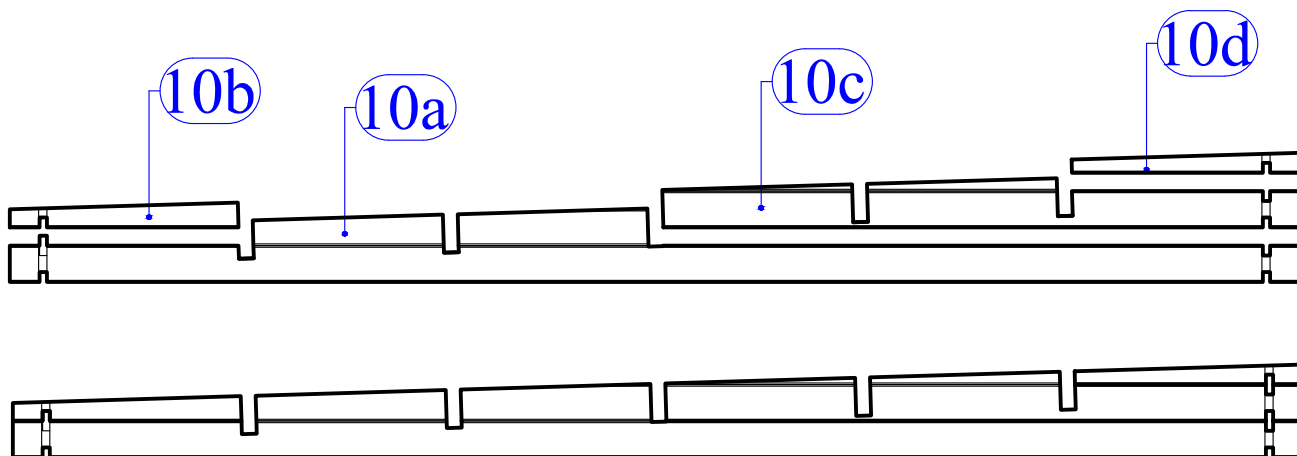

Dim.	Skizze, Sketch	Pos.	Länge, Length,mm	Quantity Quantité	Name, Name	
		①	3900	1	Zurück Brett Back board	
		②	1750	1	Front Brett Front board	
		③	560	1	Front Brett Front board	
		④	3900	32+1	Seiten Brett Side board	
		⑤	3900	16+1	Zurück Brett Back board	
		⑥	1750	13	Front Brett Front board	
		⑦	560	21	Front Brett Front board	
		⑧	560	4	Front Brett Front board	
		⑨	3900	2	Seiten Brett Side board	
<b>x 2</b>					⑩	
					(10a+10b+10c+10d)	
		⑪	3900	5	Sparren Rafters	
		⑫	3950	45+1 (35+1)	Dachbretter Roof board	
		⑬	4000	2	Wind Brett Wind board	
		⑭	3938	1	Wind Brett Wind board	

Dim.	Skizze, Sketch	Pos.	Länge, Length,mm	Quantity Quantité	Name, Name	
		15	1950	2	Wind Brett Wind board	
		16	1950	2	Wind Brett Wind board	
		17	3970	2	Wind Brett Wind board	
		18	3938	1	Wind Brett Wind board	
	TR1	1960	1	Türrahmen links Door frame left		
	TR2	1960	1	Türrahmen rechts Door frame right		
	TR3	1580	1	Über Türrahmen Door frame top		
	TR4	1510	1	Türstufe Door frame bottom		
	T1	1850x 765	1	Tür Doors		
	T2	1850x 765	1	Tür Doors		
	F	816x 526	1	Fenster Window		
<b>1</b> 	<b>2</b> 	<b>3</b> 	<b>4</b> 	Alle maßen ca +/-3%, Size tolerance +/- 3%		

Alle maßen ca +/-3%, Size tolerance +/- 3%

	Pos.	Dim	Stck.
		Ø5.0 x 100	4
		Ø3.5 x 40	64
		Ø2.0 x 40	315

1

2

3

6

7

8

-B-

-1-

-2-

-3-