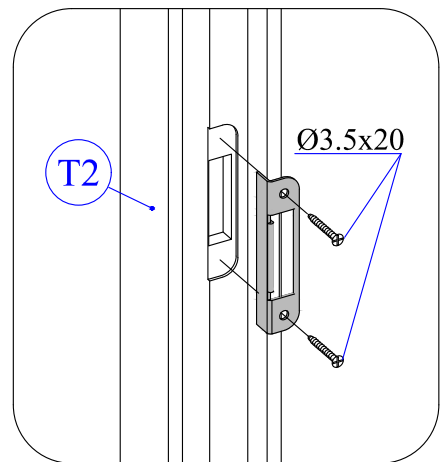

Dim.	Skizze, Sketch	Pos.	Länge, Length,mm	Quantity Quantité	Name, Name	
		①	3900	1	Zurück Brett Back board	
		②	1750	1	Front Brett Front board	
		③	560	1	Front Brett Front board	
		④	3900	32+1	Seiten Brett Side board	
		⑤	3900	16+1	Zurück Brett Back board	
		⑥	1750	13	Front Brett Front board	
		⑦	560	21	Front Brett Front board	
		⑧	560	4	Front Brett Front board	
		⑨	3900	2	Seiten Brett Side board	
<b>x 2</b>					⑩	
					(10a+10b+10c+10d)	
		⑪	3900	5	Sparren Rafters	
		⑫	3950	45+1 (35+1)	Dachbretter Roof board	
		⑬	4000	2	Wind Brett Wind board	
		⑭	3938	1	Wind Brett Wind board	

Dim.	Skizze, Sketch	Pos.	Länge, Length,mm	Quantity Quantité	Name, Name	
		15	1950	2	Wind Brett Wind board	
		16	1950	2	Wind Brett Wind board	
		17	3970	2	Wind Brett Wind board	
		18	3938	1	Wind Brett Wind board	
	TR1	1960	1	Türrahmen links Door frame left		
	TR2	1960	1	Türrahmen rechts Door frame right		
	TR3	1580	1	Über Türrahmen Door frame top		
	TR4	1510	1	Türstufe Door frame bottom		
	T1	1850x 765	1	Tür Doors		
	T2	1850x 765	1	Tür Doors		
	F	816x 526	1	Fenster Window		
<b>1</b> 	<b>2</b> 	<b>3</b> 	<b>4</b> 	Alle maßen ca +/-3%, Size tolerance +/- 3%		

Alle maßen ca +/-3%, Size tolerance +/- 3%

	Pos.	Dim	Stck.
		Ø5.0 x 100	4
		Ø3.5 x 40	64
		Ø2.0 x 40	315

1

2

3

6

7

8