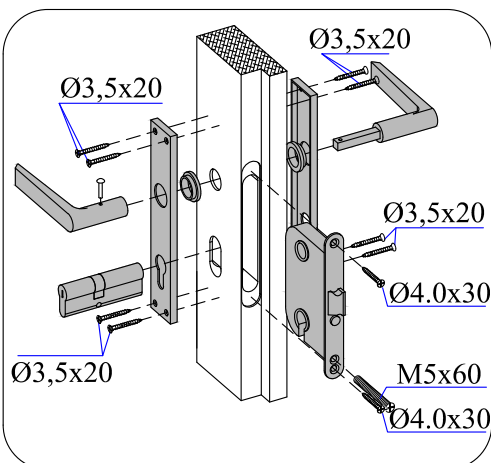

Dim.	Skizze, Sketch	Pos.	Länge, Length,mm	Quantity Quantité	Name, Name	
		①	3900	1	Zurück Brett Back board	
		②	1750	1	Front Brett Front board	
		③	560	1	Front Brett Front board	
		④	3900	32+1	Seiten Brett Side board	
		⑤	3900	16+1	Zurück Brett Back board	
		⑥	1750	13	Front Brett Front board	
		⑦	560	21	Front Brett Front board	
		⑧	560	4	Front Brett Front board	
		⑨	3900	2	Seiten Brett Side board	
<b>x 2</b>					⑩	
					(10a+10b+10c+10d)	
		⑪	3900	5	Sparren Rafters	
		⑫	3950	45+1 (35+1)	Dachbretter Roof board	
		⑬	4000	2	Wind Brett Wind board	
		⑭	3938	1	Wind Brett Wind board	

Dim.	Skizze, Sketch	Pos.	Länge, Length,mm	Quantity Quantité	Name, Name	
		15	1950	2	Wind Brett Wind board	
		16	1950	2	Wind Brett Wind board	
		17	3970	2	Wind Brett Wind board	
		18	3938	1	Wind Brett Wind board	
	TR1	1960	1	Türrahmen links Door frame left		
	TR2	1960	1	Türrahmen rechts Door frame right		
	TR3	1580	1	Über Türrahmen Door frame top		
	TR4	1510	1	Türstufe Door frame bottom		
	T1	1850x 765	1	Tür Doors		
	T2	1850x 765	1	Tür Doors		
	F	816x 526	1	Fenster Window		
<b>1</b> 	<b>2</b> 	<b>3</b> 	<b>4</b> 	Alle maßen ca +/-3%, Size tolerance +/- 3%		

Alle maßen ca +/-3%, Size tolerance +/- 3%

	Pos.	Dim	Stck.
		Ø5.0 x 100	4
		Ø3.5 x 40	64
		Ø2.0 x 40	315

1

2

3

6

7

8