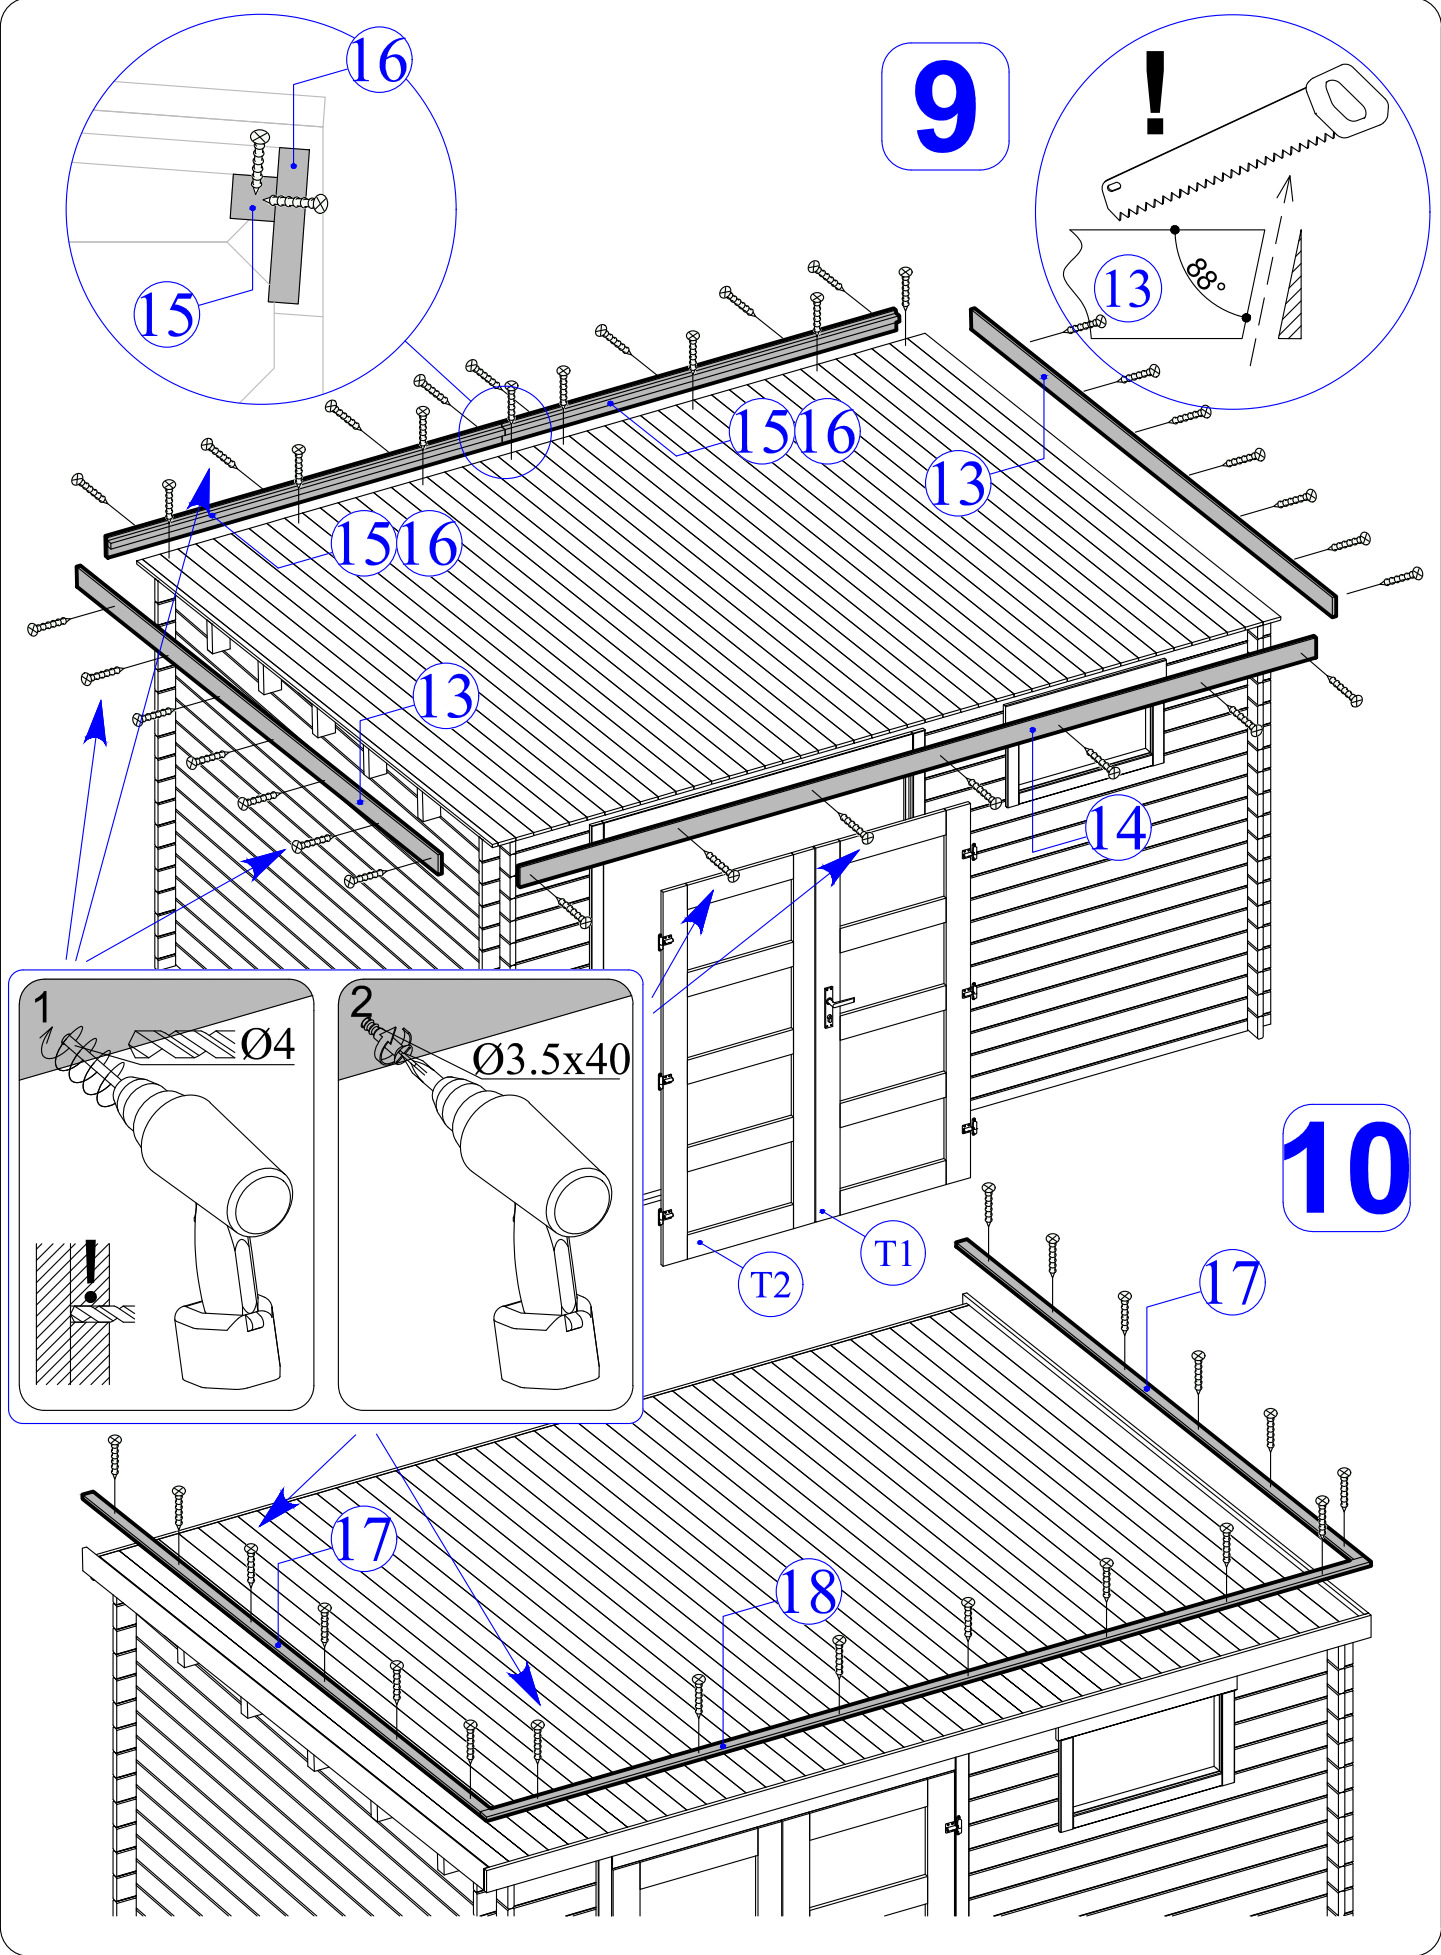

Dim.	Skizze, Sketch	Pos.	Länge, Length,mm	Quantity Quantité	Name, Name	
		①	3900	1	Zurück Brett Back board	
		②	1750	1	Front Brett Front board	
		③	560	1	Front Brett Front board	
		④	3900	32+1	Seiten Brett Side board	
		⑤	3900	16+1	Zurück Brett Back board	
		⑥	1750	13	Front Brett Front board	
		⑦	560	21	Front Brett Front board	
		⑧	560	4	Front Brett Front board	
		⑨	3900	2	Seiten Brett Side board	
<b>x 2</b>					⑩	
					(10a+10b+10c+10d)	
		⑪	3900	5	Sparren Rafters	
		⑫	3950	45+1 (35+1)	Dachbretter Roof board	
		⑬	4000	2	Wind Brett Wind board	
		⑭	3938	1	Wind Brett Wind board	

Dim.	Skizze, Sketch	Pos.	Länge, Length,mm	Quantity Quantité	Name, Name	
		15	1950	2	Wind Brett Wind board	
		16	1950	2	Wind Brett Wind board	
		17	3970	2	Wind Brett Wind board	
		18	3938	1	Wind Brett Wind board	
	TR1	1960	1	Türrahmen links Door frame left		
	TR2	1960	1	Türrahmen rechts Door frame right		
	TR3	1580	1	Über Türrahmen Door frame top		
	TR4	1510	1	Türstufe Door frame bottom		
	T1	1850x 765	1	Tür Doors		
	T2	1850x 765	1	Tür Doors		
	F	816x 526	1	Fenster Window		
<b>1</b> 	<b>2</b> 	<b>3</b> 	<b>4</b> 	Alle maßen ca +/-3%, Size tolerance +/- 3%		

Alle maßen ca +/-3%, Size tolerance +/- 3%

	Pos.	Dim	Stck.
		Ø5.0 x 100	4
		Ø3.5 x 40	64
		Ø2.0 x 40	315

1

2

3

6

7

8