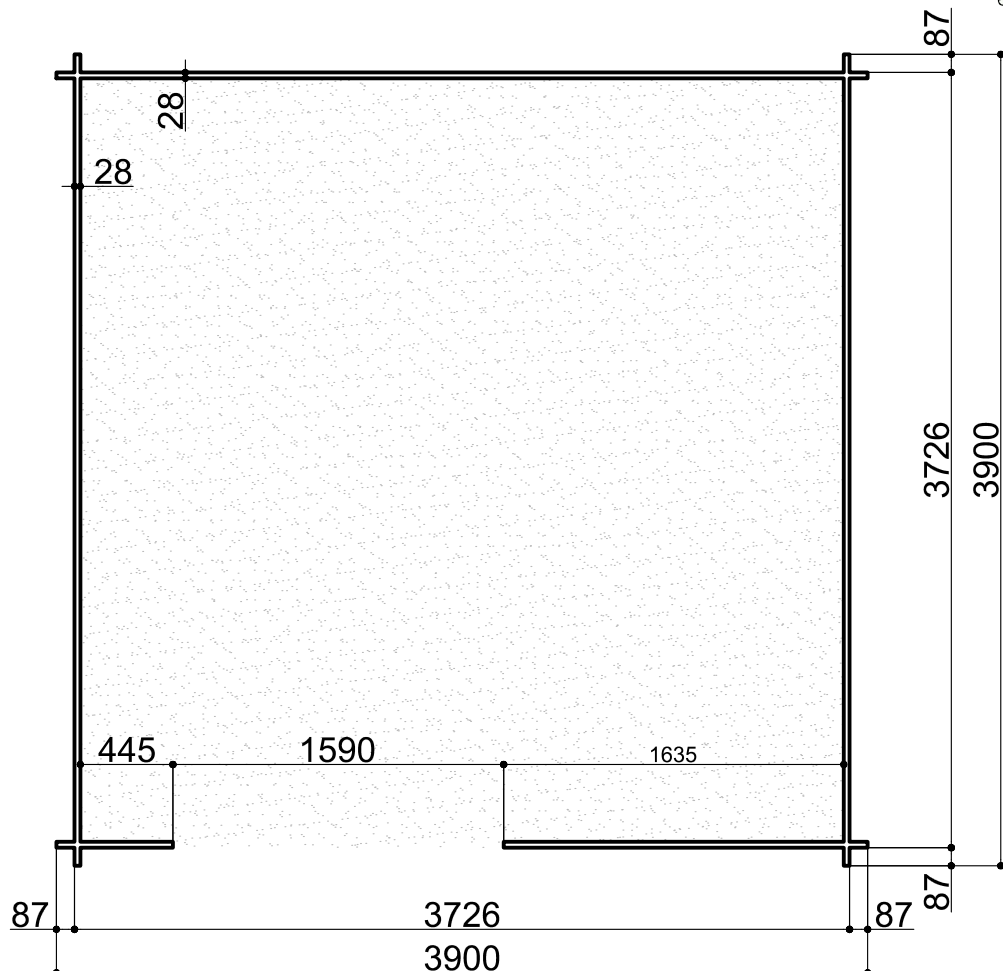

Dim.	Skizze, Sketch	Pos.	Länge, Length,mm	Quantity Quantité	Name, Name	
		①	3900	1	Zurück Brett Back board	
		②	1750	1	Front Brett Front board	
		③	560	1	Front Brett Front board	
		④	3900	32+1	Seiten Brett Side board	
		⑤	3900	16+1	Zurück Brett Back board	
		⑥	1750	13	Front Brett Front board	
		⑦	560	21	Front Brett Front board	
		⑧	560	4	Front Brett Front board	
		⑨	3900	2	Seiten Brett Side board	
<b>x 2</b>					⑩	
					(10a+10b+10c+10d)	
		⑪	3900	5	Sparren Rafters	
		⑫	3950	45+1 (35+1)	Dachbretter Roof board	
		⑬	4000	2	Wind Brett Wind board	
		⑭	3938	1	Wind Brett Wind board	

Dim.	Skizze, Sketch	Pos.	Länge, Length,mm	Quantity Quantité	Name, Name	
		15	1950	2	Wind Brett Wind board	
		16	1950	2	Wind Brett Wind board	
		17	3970	2	Wind Brett Wind board	
		18	3938	1	Wind Brett Wind board	
	TR1	1960	1	Türrahmen links Door frame left		
	TR2	1960	1	Türrahmen rechts Door frame right		
	TR3	1580	1	Über Türrahmen Door frame top		
	TR4	1510	1	Türstufe Door frame bottom		
	T1	1850x 765	1	Tür Doors		
	T2	1850x 765	1	Tür Doors		
	F	816x 526	1	Fenster Window		
<b>1</b> 	<b>2</b> 	<b>3</b> 	<b>4</b> 	Alle maßen ca +/-3%, Size tolerance +/- 3%		

Alle maßen ca +/-3%, Size tolerance +/- 3%

	Pos.	Dim	Stck.
		Ø5.0 x 100	4
		Ø3.5 x 40	64
		Ø2.0 x 40	315

1

2

3

6

7

8