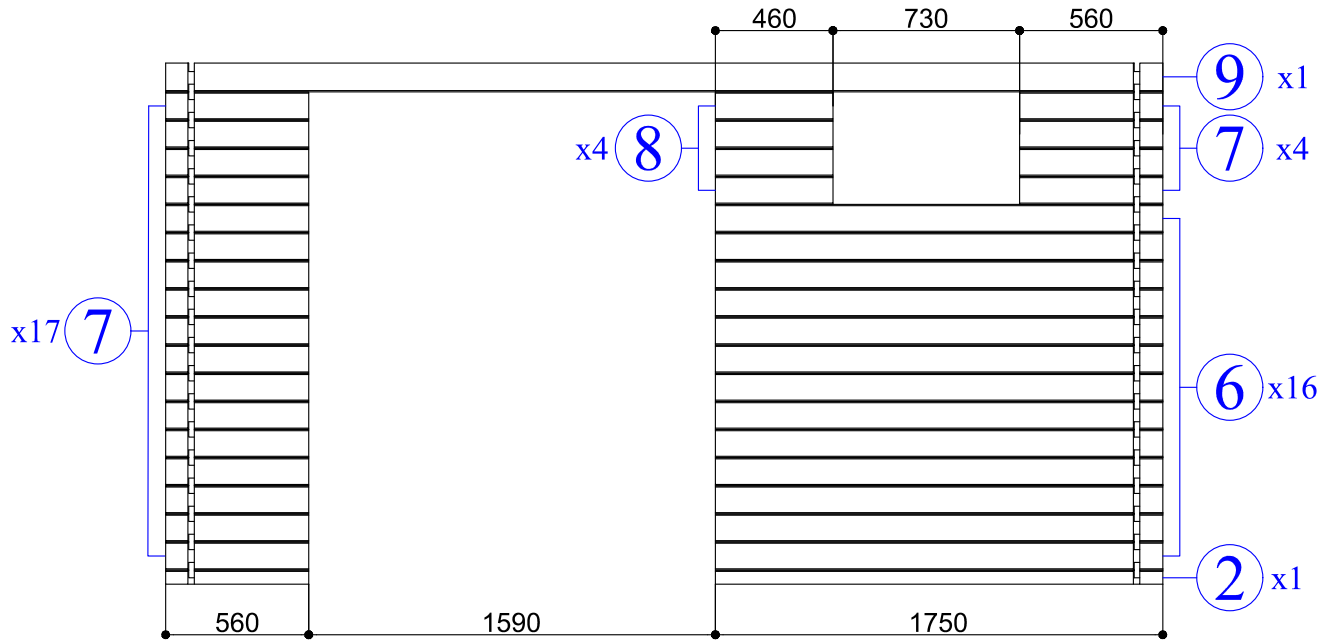

Dim.	Skizze, Sketch	Pos.	Länge, Length,mm	Quantity Quantité	Name, Name	
		①	3900	1	Zurück Brett Back board	
		②	1750	1	Front Brett Front board	
		③	560	1	Front Brett Front board	
		④	3900	32+1	Seiten Brett Side board	
		⑤	3900	16+1	Zurück Brett Back board	
		⑥	1750	13	Front Brett Front board	
		⑦	560	21	Front Brett Front board	
		⑧	560	4	Front Brett Front board	
		⑨	3900	2	Seiten Brett Side board	
<b>x 2</b>					⑩	
					(10a+10b+10c+10d)	
		⑪	3900	5	Sparren Rafters	
		⑫	3950	45+1 (35+1)	Dachbretter Roof board	
		⑬	4000	2	Wind Brett Wind board	
		⑭	3938	1	Wind Brett Wind board	

Dim.	Skizze, Sketch	Pos.	Länge, Length,mm	Quantity Quantité	Name, Name	
		15	1950	2	Wind Brett Wind board	
		16	1950	2	Wind Brett Wind board	
		17	3970	2	Wind Brett Wind board	
		18	3938	1	Wind Brett Wind board	
	TR1	1960	1	Türrahmen links Door frame left		
	TR2	1960	1	Türrahmen rechts Door frame right		
	TR3	1580	1	Über Türrahmen Door frame top		
	TR4	1510	1	Türstufe Door frame bottom		
	T1	1850x 765	1	Tür Doors		
	T2	1850x 765	1	Tür Doors		
	F	816x 526	1	Fenster Window		
<b>1</b> 	<b>2</b> 	<b>3</b> 	<b>4</b> 	Alle maßen ca +/-3%, Size tolerance +/- 3%		

Alle maßen ca +/-3%, Size tolerance +/- 3%

	Pos.	Dim	Stck.
		Ø5.0 x 100	4
		Ø3.5 x 40	64
		Ø2.0 x 40	315

1

2

3

6

7

8