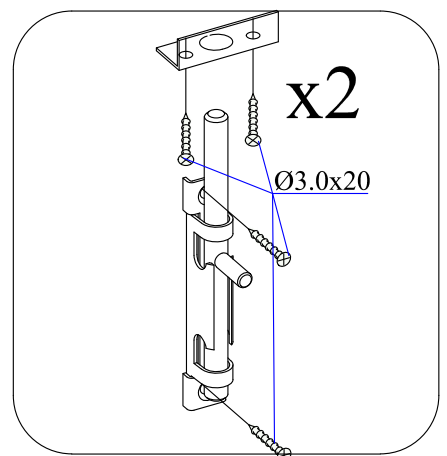

Dim.	Skizze, Sketch	Pos.	Länge, Length,mm	Quantity Quantité	Name, Name	
		①	3900	1	Zurück Brett Back board	
		②	1750	1	Front Brett Front board	
		③	560	1	Front Brett Front board	
		④	3900	32+1	Seiten Brett Side board	
		⑤	3900	16+1	Zurück Brett Back board	
		⑥	1750	13	Front Brett Front board	
		⑦	560	21	Front Brett Front board	
		⑧	560	4	Front Brett Front board	
		⑨	3900	2	Seiten Brett Side board	
<b>x 2</b>					⑩	
					(10a+10b+10c+10d)	
		⑪	3900	5	Sparren Rafters	
		⑫	3950	45+1 (35+1)	Dachbretter Roof board	
		⑬	4000	2	Wind Brett Wind board	
		⑭	3938	1	Wind Brett Wind board	

Dim.	Skizze, Sketch	Pos.	Länge, Length,mm	Quantity Quantité	Name, Name	
		15	1950	2	Wind Brett Wind board	
		16	1950	2	Wind Brett Wind board	
		17	3970	2	Wind Brett Wind board	
		18	3938	1	Wind Brett Wind board	
	TR1	1960	1	Türrahmen links Door frame left		
	TR2	1960	1	Türrahmen rechts Door frame right		
	TR3	1580	1	Über Türrahmen Door frame top		
	TR4	1510	1	Türstufe Door frame bottom		
	T1	1850x 765	1	Tür Doors		
	T2	1850x 765	1	Tür Doors		
	F	816x 526	1	Fenster Window		
<b>1</b> 	<b>2</b> 	<b>3</b> 	<b>4</b> 	Alle maßen ca +/-3%, Size tolerance +/- 3%		

Alle maßen ca +/-3%, Size tolerance +/- 3%

	Pos.	Dim	Stck.
		Ø5.0 x 100	4
		Ø3.5 x 40	64
		Ø2.0 x 40	315

1

2

3

6

7

8