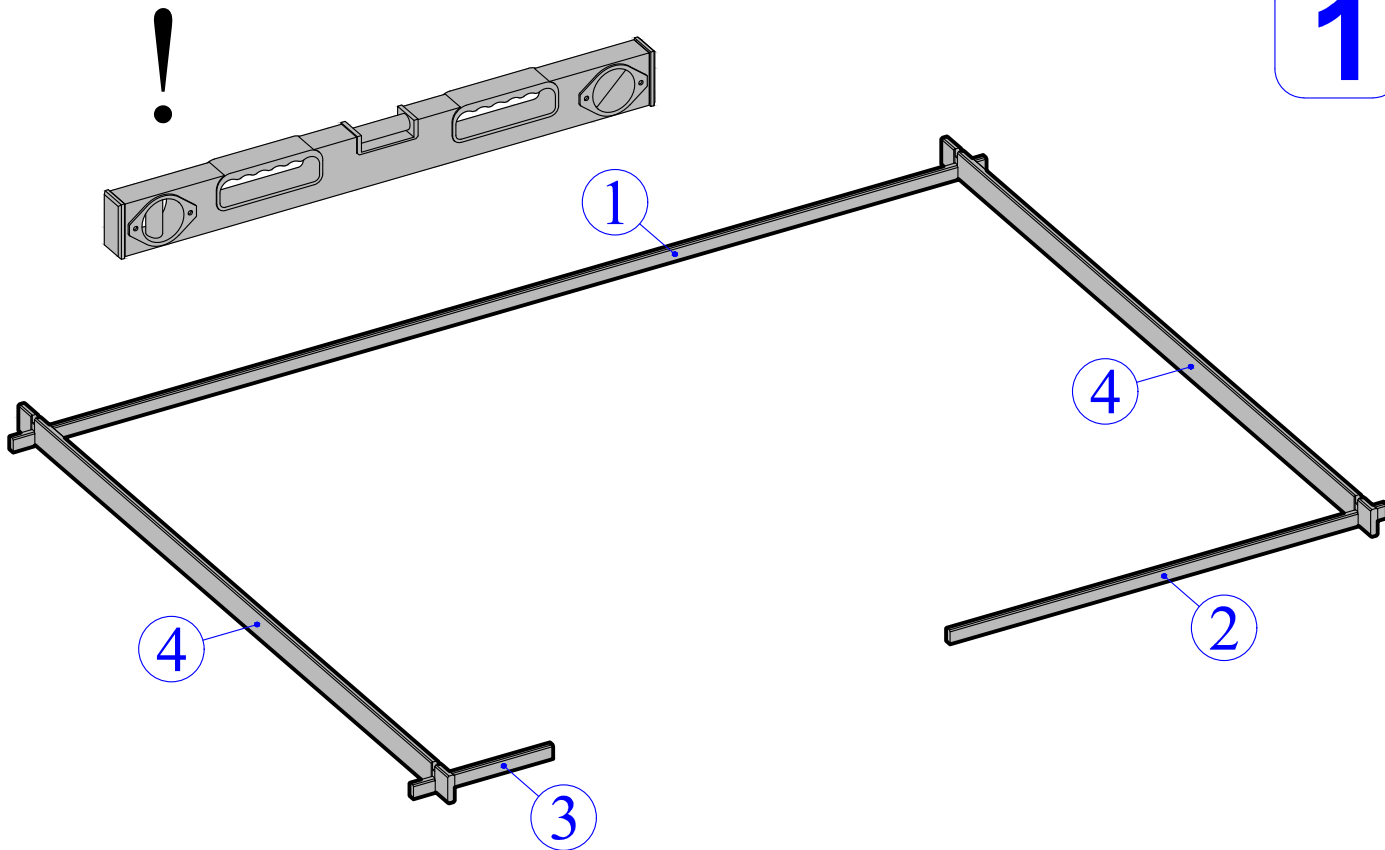

Dim.	Skizze, Sketch	Pos.	Länge, Length,mm	Quantity Quantité	Name, Name	
		①	3900	1	Zurück Brett Back board	
		②	1750	1	Front Brett Front board	
		③	560	1	Front Brett Front board	
		④	3900	32+1	Seiten Brett Side board	
		⑤	3900	16+1	Zurück Brett Back board	
		⑥	1750	13	Front Brett Front board	
		⑦	560	21	Front Brett Front board	
		⑧	560	4	Front Brett Front board	
		⑨	3900	2	Seiten Brett Side board	
<b>x 2</b>					⑩	
					(10a+10b+10c+10d)	
		⑪	3900	5	Sparren Rafters	
		⑫	3950	45+1 (35+1)	Dachbretter Roof board	
		⑬	4000	2	Wind Brett Wind board	
		⑭	3938	1	Wind Brett Wind board	

Dim.	Skizze, Sketch	Pos.	Länge, Length,mm	Quantity Quantité	Name, Name	
		15	1950	2	Wind Brett Wind board	
		16	1950	2	Wind Brett Wind board	
		17	3970	2	Wind Brett Wind board	
		18	3938	1	Wind Brett Wind board	
	TR1	1960	1	Türrahmen links Door frame left		
	TR2	1960	1	Türrahmen rechts Door frame right		
	TR3	1580	1	Über Türrahmen Door frame top		
	TR4	1510	1	Türstufe Door frame bottom		
	T1	1850x 765	1	Tür Doors		
	T2	1850x 765	1	Tür Doors		
	F	816x 526	1	Fenster Window		
<b>1</b> 	<b>2</b> 	<b>3</b> 	<b>4</b> 	Alle maßen ca +/-3%, Size tolerance +/- 3%		

Alle maßen ca +/-3%, Size tolerance +/- 3%

	Pos.	Dim	Stck.
		Ø5.0 x 100	4
		Ø3.5 x 40	64
		Ø2.0 x 40	315

1

2

3

6

7

8