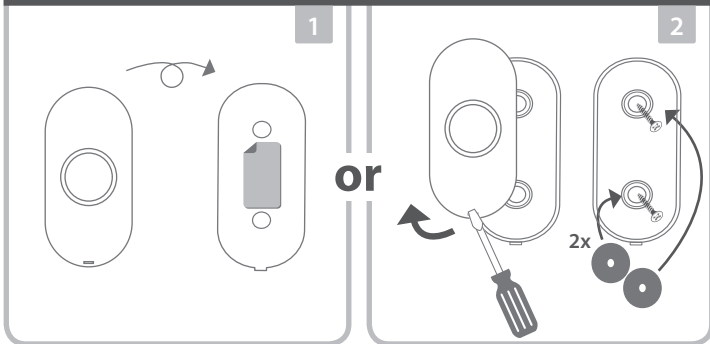

INSTALLATION | INSTALLATION | INSTALLATION | INSTALLATIE | INSTALLAZIONE | INSTALACIÓN