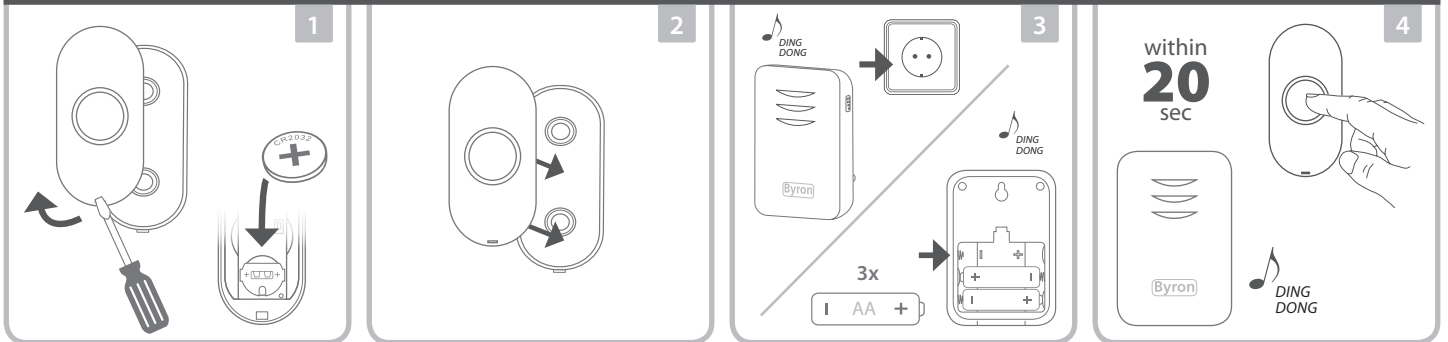

FIRST SET-UP | ERSTEINRICHTUNG | PREMIÈRE CONFIGURATION | EERSTE INSTALLATIE | PRIMO SET-UP | PRIMERA CONFIGURACIÓN