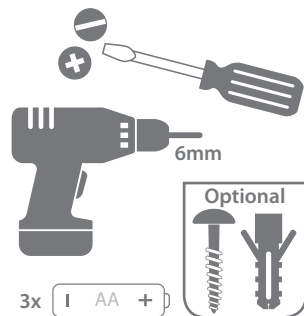

NEEDED TO START (EXCL.)