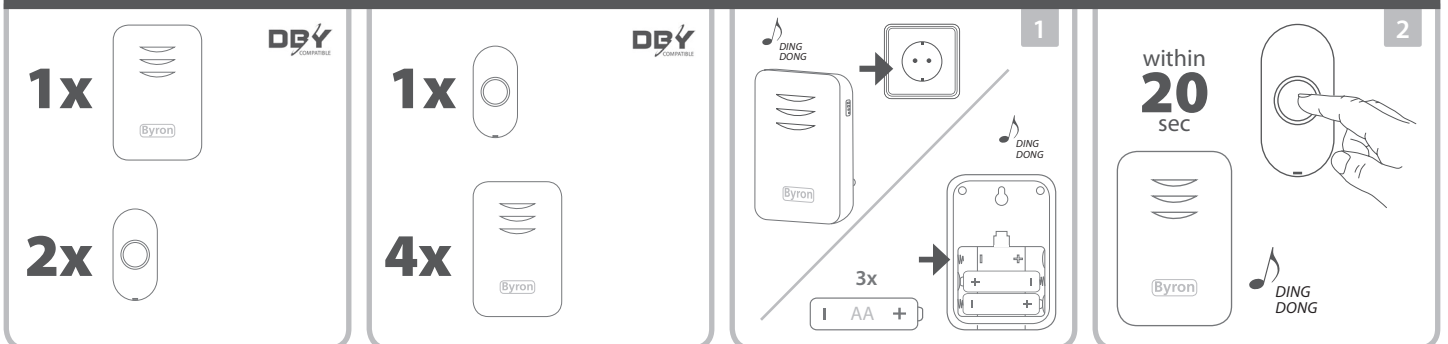

PAIRING MULTIPLE CHIMES | KOPPELN MEHRERER KLINGELN | JUMELAGE DE PLUSIEURS CARILLONS | MEERDERE DEURBELLEN KOPPELEN | ACCOPPIAMENTO MULTIPLO | EMPAREJANDO MÚLTIPLES TIMBRES