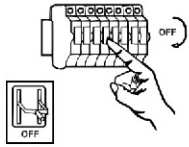

# INSTRUCTION MANUAL

Evalin TL 1 Bamboo Black Tripod  
105078

**Step 1**

Ring

**Final Product**

25 Cm

60 Cm

Insert