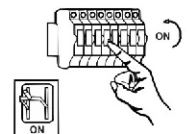

Final Product

25 Cm

60 Cm

Insert

Step 2