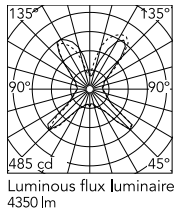

### Physical

Colour	Glass
Length (mm)	430
Cord length (mm)	1900
Net weight (kg)	9.1
Package volume (m3)	0.44
IP internal	20

### Technical Drawings

[2D](#)  ZIP

[3D](#)  ZIP

IP
20

## Schematic light drawing