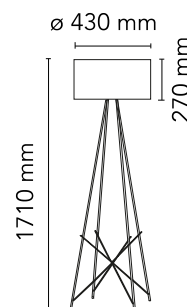

## Ray Floor 2

Designed by Rodolfo Dordoni, 2006

Halogen - 250W

Floor lamp providing diffused lighting. Steel tube structure, welded, brushed and chrome-plated. Diffuser support in die-cast, polished and chrome-plated Zamak alloy. Injection-molded PA6 (nylon) lamp-cover. Color: white. Injection-molded PC (polycarbonate) inner diffuser. Color: 3% opal. Injection-molded elastic PVC (polyvinylchloride) feet. Lathe-shaped aluminum diffusers, painted white on the inside, and shiny white or black on the outside or gray-colored, blown and overlaid glass with glossy external finish. On the cable there is the electronic dimmer which allows the regulation of light brightness.

### Physical

Colour	Glass
Length (mm)	430
Cord length (mm)	1900
Net weight (kg)	9.1
Package volume (m3)	0.44
IP internal	20