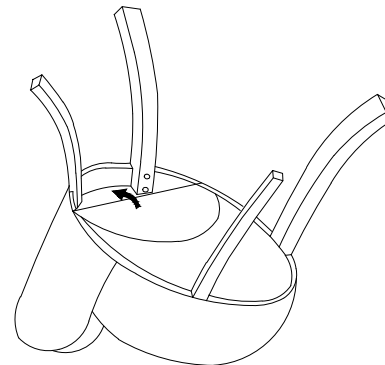

PP198790AAG/ PP198790AAP

CUSTOMER SERVICE

If you are missing parts or have any questions about this product, contact our customer service representative first!

HARDWARE LIST	CODE	PARTS	QTY.
	1	SEAT	1
	2	LEGS	4

HARDWARE LIST	CODE	PARTS	QTY.
	A	M8x50MM 	8
	B	ALLEN KEY 	1

1

2

100%
Tighten all the screws to 100%

3

4

A few days after initial assembly, the product may acclimate to its new environment. Please ensure all screws are still securely tightened.