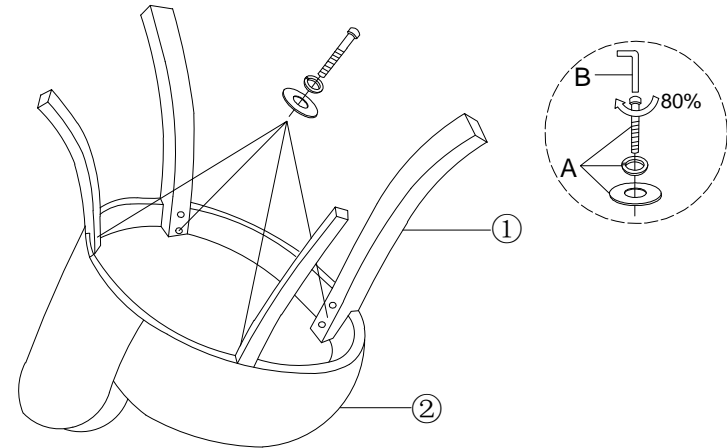

PP198790AAG/ PP198790AAP

CUSTOMER SERVICE

If you are missing parts or have any questions about this product, contact our customer service representative first!

HARDWARE LIST	CODE	PARTS	QTY.
	1	SEAT	1
	2	LEGS	4

HARDWARE LIST	CODE	PARTS	QTY.
	A	M8x50MM 	8
	B	ALLEN KEY 	1

1

2

100%
Tighten all the screws to 100%

3

4

A few days after initial assembly, the product may acclimate to its new environment. Please ensure all screws are still securely tightened.