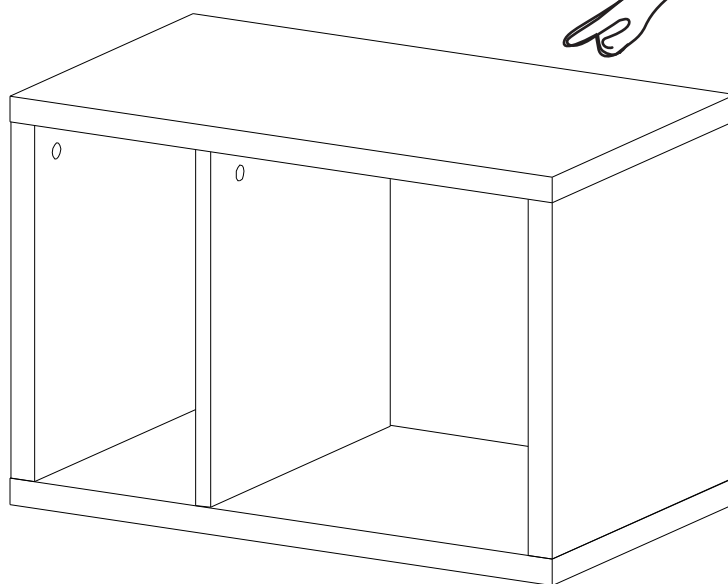

# FORTUNA

ITM: 116267  
58x39,2x34 cm

ø8x30  
a 4x

ø8x60  
b 8x

c 6x

d 6x

e 6x

ø7x70  
g 6x