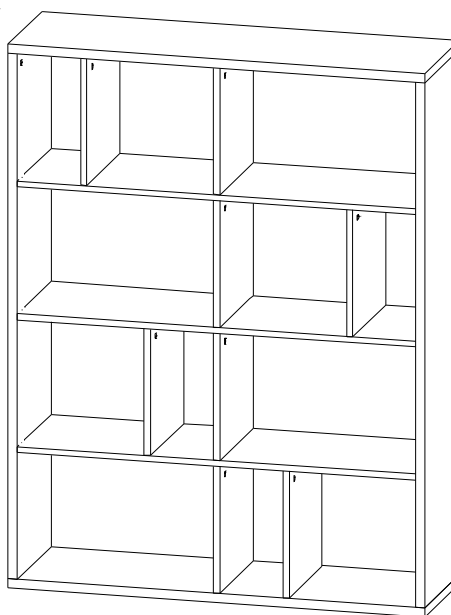

# FORTUNA

ITM: 116267  
58x39,2x34 cm

ø8x30  
a 4x

ø8x60  
b 8x

c 6x

d 6x

e 6x

ø7x70  
g 6x

## Collection ,Fortuna'

ITM:116262  
58x146,6x34 cm

ITM:116263  
112,5x146,6x34 cm

ITM:116264  
34,1x34,1x33,4 cm

ITM:116265  
34,1x34,1x33,4 cm

ITM:116266  
34,1x34,1x33,3cm

ITM:116267  
58x39,2x34cm

ITM:116268  
75,1x57,9x34cm