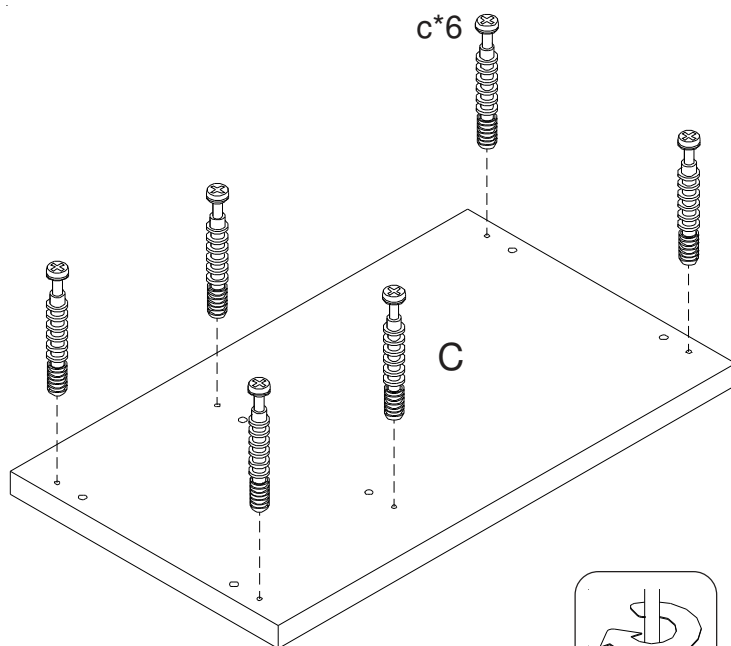

3

c*6

c*6

4

g*6

g*6

e*6

e*6

g*6

h*1

i*1