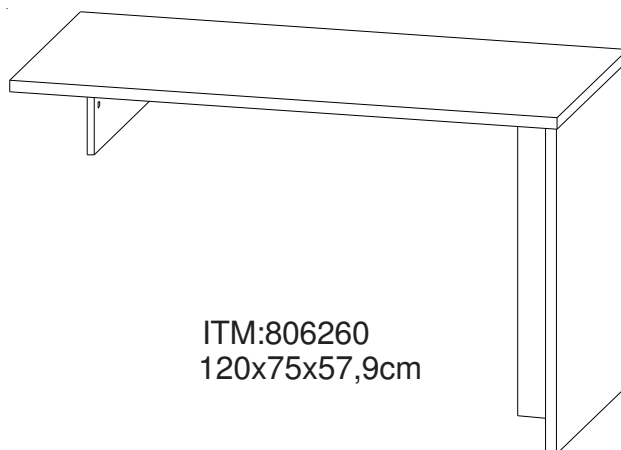

# FORTUNA

ITM: 116267  
58x39,2x34 cm

ø8x30  
a 4x

ø8x60  
b 8x

c 6x

d 6x

e 6x

ø7x70  
g 6x

## Collection ,Fortuna'

ITM:116262  
58x146,6x34 cm

ITM:116263  
112,5x146,6x34 cm

ITM:116264  
34,1x34,1x33,4 cm

ITM:116265  
34,1x34,1x33,4 cm

ITM:116266  
34,1x34,1x33,3cm

ITM:116267  
58x39,2x34cm

ITM:116268  
75,1x57,9x34cm