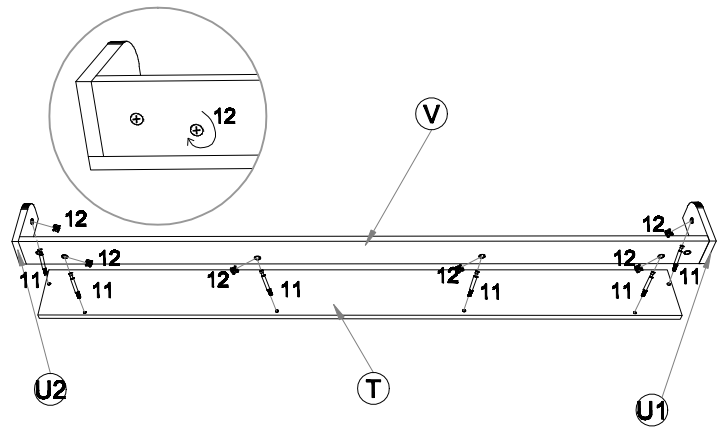

# ASSEMBLY INSTRUCTION

P 1

**SKU:WF305910AAA;WF305912AAA**

Dimensions
Width-140CM
Depth-216CM
Height-112CM

**Important—please read these instructions fully before starting assembly**

# ASSEMBLY INSTRUCTION

P 5

1

10	x2	11	x2	16	x1

2

10	x6	11	x6	16	x1

3