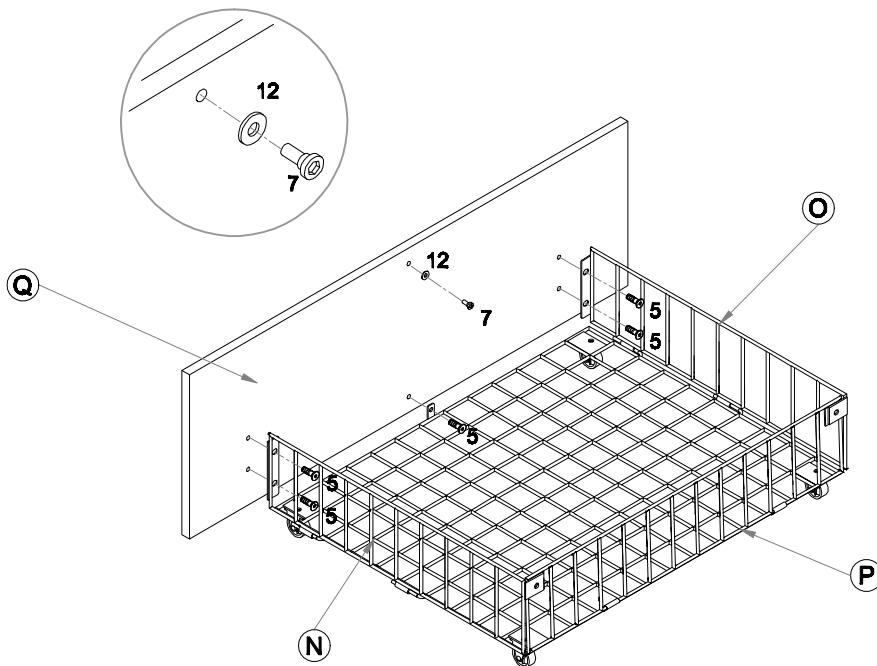

5	x20	7	x4	12	x4	14	x1
M6x12mm						M4