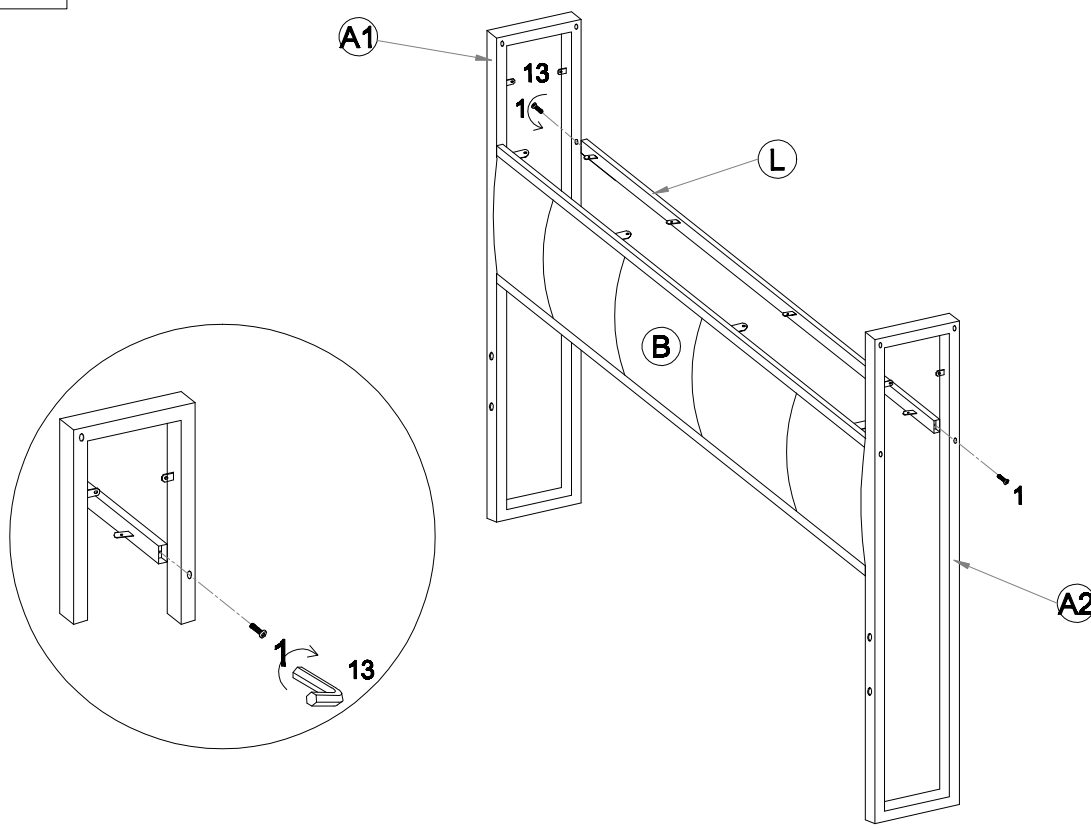

1	x4	13	x1
M6x35mm		M6	

8