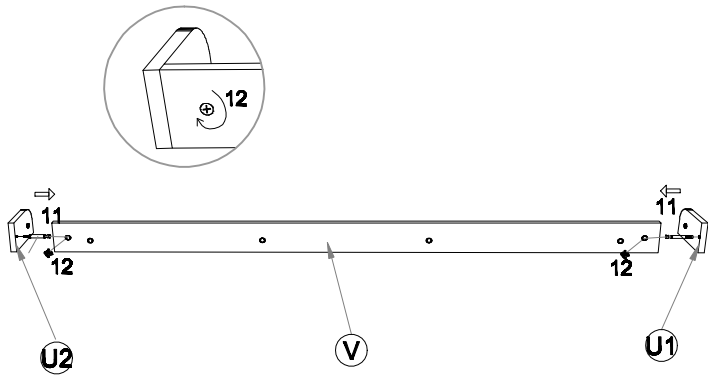

ASSEMBLY INSTRUCTION

P 5

1