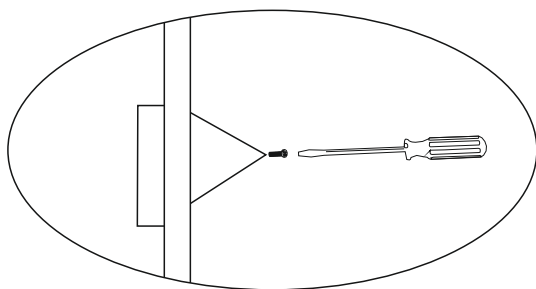

Art. No.72295

x1

x4

x1

x6

(6x12mm) (5x20mm) (5x40mm) (4mm)
(18 Pcs.) (06 Pcs.) (06 Pcs.) (1Pcs.)

Step:-1

Step:-2

Assembled Product

Leveler

ADJUSTABLE
SLIDING NAILS