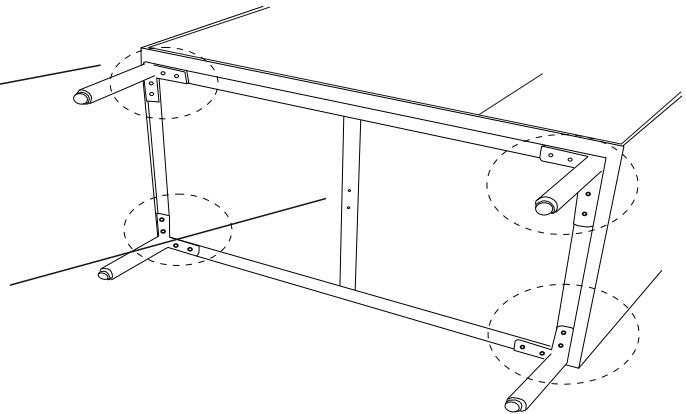

Art. No.72295

x1

x4

x1

x6

(6x12mm) (5x20mm) (5x40mm) (4mm)
(18 Pcs.) (06 Pcs.) (06 Pcs.) (1Pcs.)

Step:-1

Step:-2

Assembled Product

Leveler

ADJUSTABLE
SLIDING NAILS