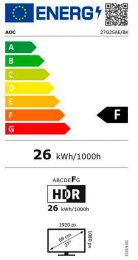

27G2SAE/BK

27 inch (68.6 cm) LCD MONITOR

27" gaming monitor with 165Hz refresh rate, 1ms MPRT response time and FreeSync Premium

General

Model name	27G2SAE/BK
EAN	4038986129893
Product Line	AOC Gaming
Series	G2 Series
Channel	B2C
Classification	Mainstream
Section	Consumer, Gaming
Gaming style	Shooters, MMORPG, Action, eSports, RTS, FPS (eSports), Racing
Launch date	2021-08-17T22:00:00+00:00
Continent	Europe

Screen

Resolution	1920x1080
Refresh rate	165Hz
Screen size (inch)	27 inch
Screen size (cm)	68.6 cm
Flat / Curved	Flat
Backlight	WLED
Panel Type	VA
Aspect ratio	16:9
Display Colours	16.7 Million
sRGB Coverage (%) (CIE 1931)	12194
Scanning Frequency	VGA/HDMI1.4 : 30 -160KHz (H) DP1.2 : 30 -200KHz (H) VGA/HDMI1.4 :48-144Hz (V) DP1.2:48-165Hz (V)
Response time (GtG)	4 ms
Response Time (MPRT)	1 ms
Contrast (static)	3000:1
Brightness (typical)	350 cd/m ²
Viewing angle (CR10)	178/178 °
Hard Glass	Antiglare
OSD languages	EN, FR, ES, PT, DE, IT, NL, SE, FI, PL, CZ, RU, KR, CN (T), CN (S), JP

Exterior

Monitor colour	Black Red
Bezel Type	Frameless
Removable Stand	✓

Ergonomics

Vesa Wallmount	100x100
----------------	---------

Connectivity and Multimedia

Signal Input	HDMI 1.4 x 2, DisplayPort 1.2 x 1
--------------	-----------------------------------

Power / Environmental

Power Consumption On	26W
Power Consumption Standby	0.3W watt
Power Consumption Off	0.3W watt

Approbations / Regulations

TUV-Bauart	✓
CE	✓
FCC	✓
EAC	✓
ISO 9241-307 class I	✓
Rohs compliant	✓