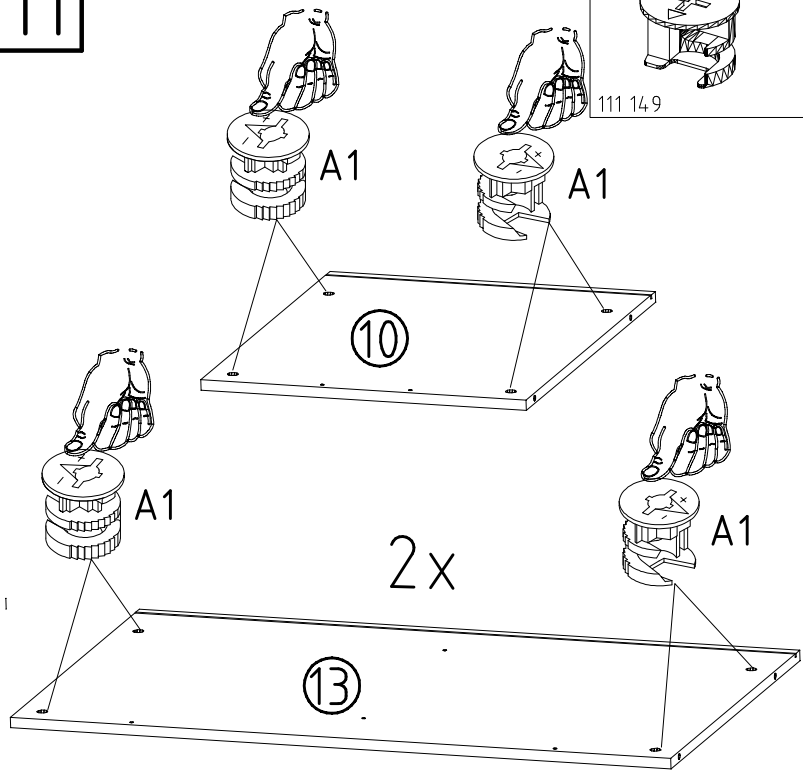

Parts list for step 12:

- Screwdriver (indicated by a plus sign icon)
- Screw T1: 6,3 x 10,5 mm
- Screw G1: 3,5 x 15 mm
- Bracket S0: 111 300
- Pins F3

980717

24.03.23 / -

03 23

10/19

13

SWH-SKL  
+G24