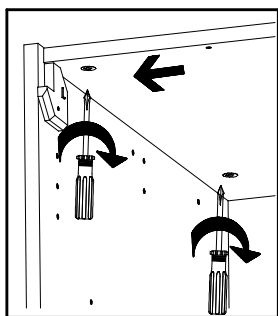

18

19

20

21

980717

24.03.23 / -

03 23

13/19