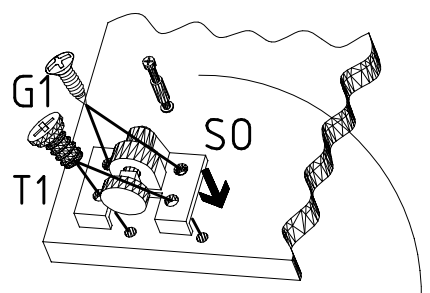

3,5 x 22 mm G24

121 004

6,3 x 10,5 mm T1

112 055

3,5 x 15 mm G1

121 370

111 103

111 300