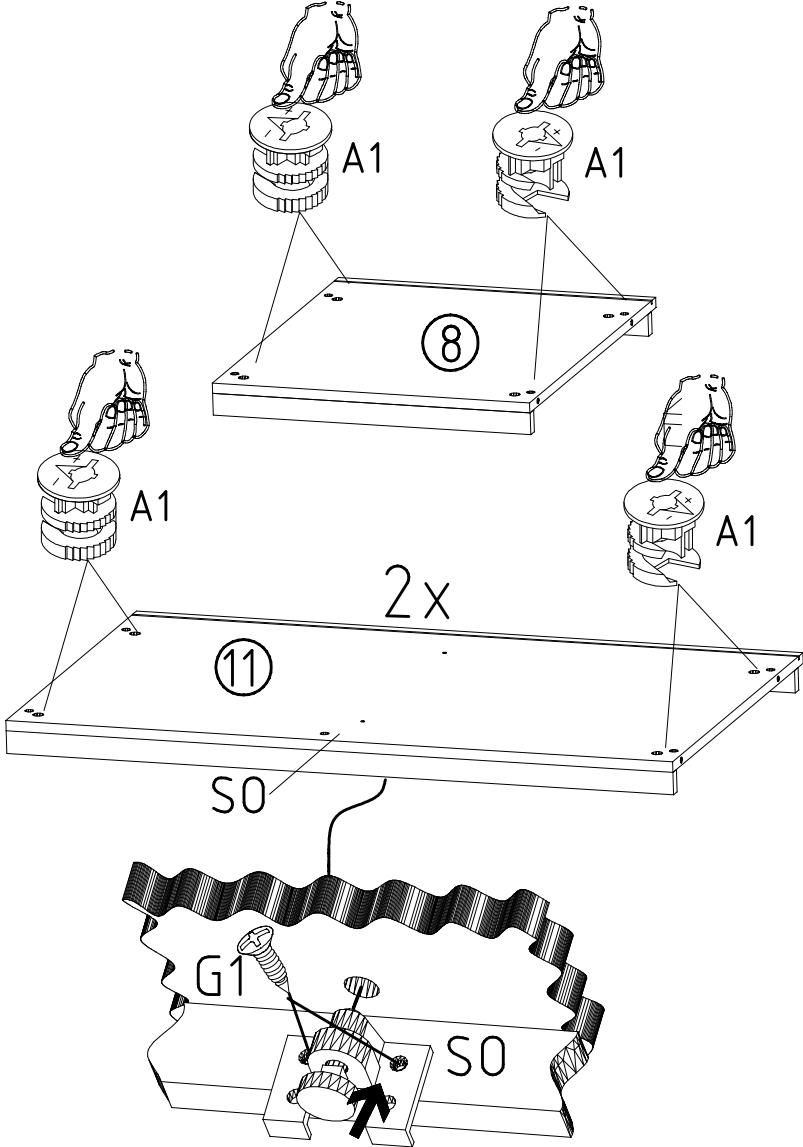

10

3,5 x 15 mm

G1

121 370

S0

111 300

A1

111 149

12

11

A1

111 149