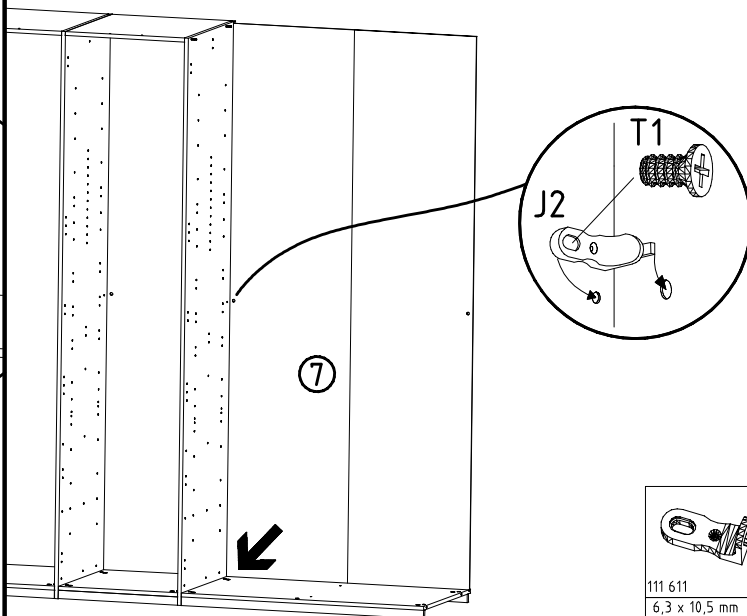

18

19

20

21

980717

24.03.23 / -

03 23

13/19