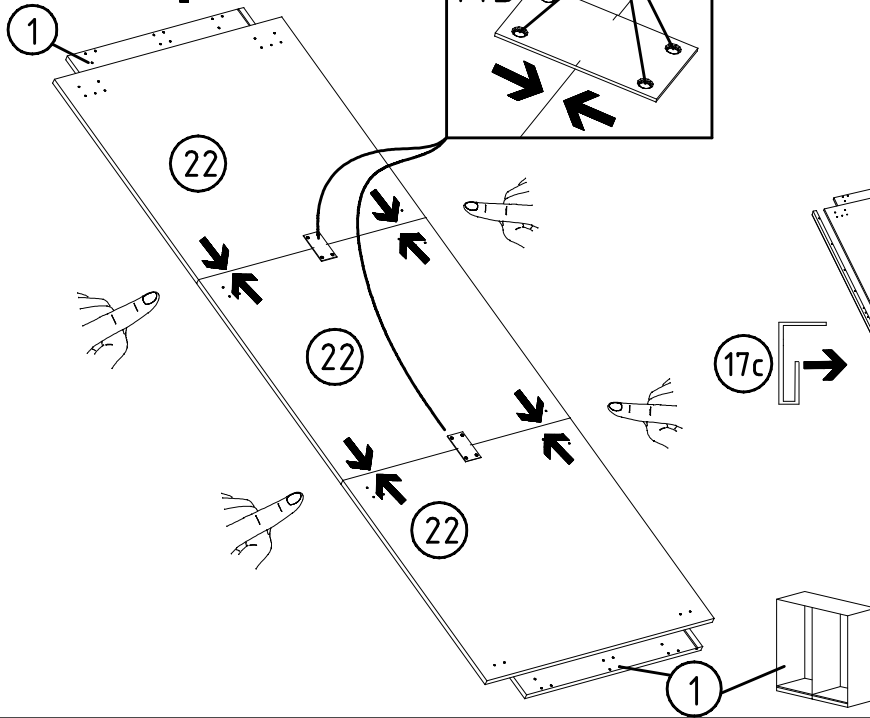

SP13
4 X 13mm
121 122