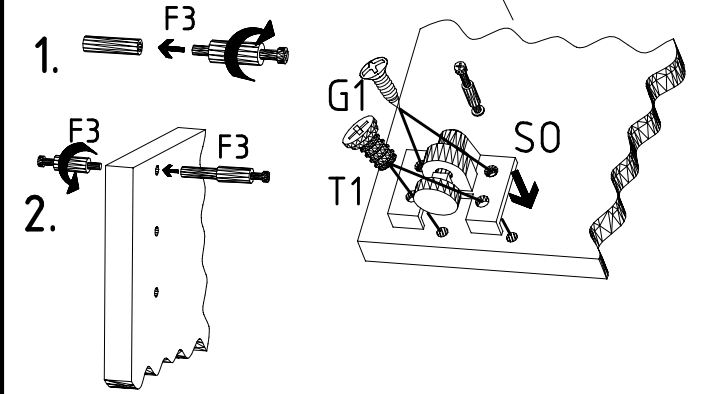

Parts list for step 12:

- Screwdriver (indicated by a plus sign icon)
- Screw T1: 6,3 x 10,5 mm
- Screw G1: 3,5 x 15 mm
- Bracket S0: 111 300
- Pins F3

980717

24.03.23 / -

03 23

10/19

13

SWH-SKL  
+G24