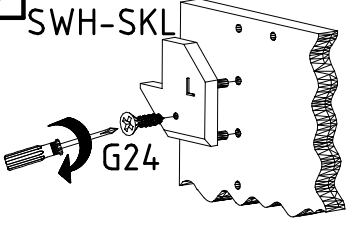

Parts list for step 12:

- Screwdriver (indicated by a plus sign icon)
- Screw T1: 6,3 x 10,5 mm
- Screw G1: 3,5 x 15 mm
- Bracket S0: 111 300
- Pins F3

980717

24.03.23 / -

03 23

10/19

13

SWH-SKL  
+G24