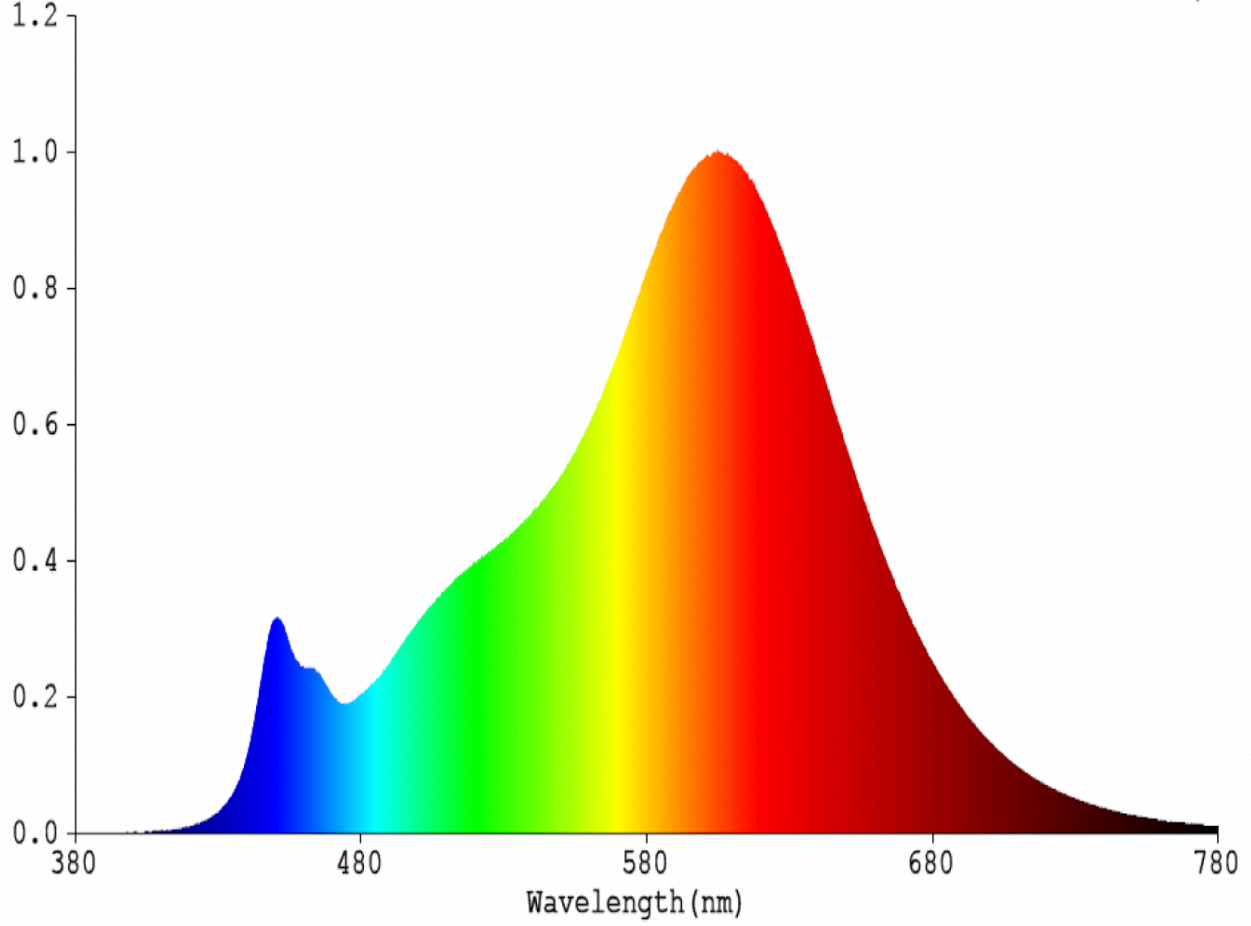

Spectrum

1.0 = 3.948e+001mW/nm